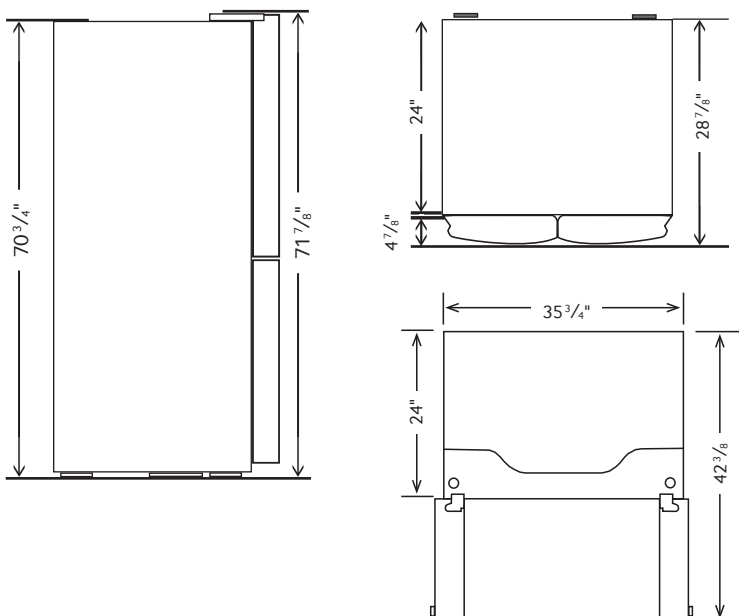

Dimensions

Total Capacity: 22 cu. ft.

Refrigerator: 13.2 cu. ft.

- Premium External Filtered Water and Ice Dispenser (Crushed or Cubed Ice)
- Ice Master Ice Maker
- 2 Humidity-Controlled Crispers
- 2 Gallon Door Bins, 1 Regular Bin
- 5 Tempered Glass Spill-Proof Shelves
  - 1 Slide-In
  - 1 Flip-Up
  - 3 Fixed
- Wine Rack
- High-Efficiency LED Lighting

FlexZone™: 4.4 cu. ft.

- 1 EZ Slide-Out Shelf
- 2 Drawers
- 5 Temperature Zones:
  - 41°F
  - 35°F
  - 30°F
  - 23°F
  - -8°F – 5°F

- High-Efficiency LED Lighting

Freezer: 4.4 cu. ft.

- 1 EZ Slide-Out Shelf
- 2 Freezer Drawers
- High-Efficiency LED Lighting

Warranty

One (1) Year Parts and Labor on Refrigerator
Five (5) Years Parts and Labor on Sealed Refrigeration System Only*
Ten (10) Years Parts and Five (5) Years Labor on Digital Inverter Compressor
*Compressor, evaporator, condenser, drier and connecting tubing.

Product Dimensions & Weight

Dimensions (WxHxD with hinges, handles and doors): 35³/₄" x 71⁷/₈" x 28⁷/₈"

Dimensions (WxHxD without hinges and door): 35³/₄" x 70³/₄" x 24"

Dimensions (WxHxD with hinge and door, no handle): 35³/₄" x 71⁷/₈" x 28⁷/₈"

Weight: 341.7 lbs.

Shipping Dimensions & Weight (WxHxD)

Dimensions: 38⁵/₁₆" x 78" x 31⁵/₁₆"

Weight: 363.7 lbs.

Color

Stainless Steel

Black Stainless Steel

Model

RF22N9781SR

RF22N9781SG

UPC Code

887276259277

887276259260