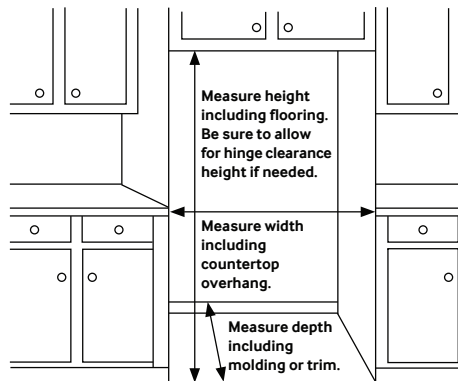

Installation Specifications

1. Measure the height, width and depth of the opening, making sure to include baseboards, molding tile, countertop overhang, etc. Check to be sure there is enough room to open the door (consider walls, islands or other obstacles when measuring).
2. Refer to illustration below to determine dimensions.
3. Allow 2.5" of clearance on hinge side of refrigerator when installing next to a wall where handle may make contact.
4. Allow 1" minimum clearance at rear for proper air circulation and water/electrical connections. Allow a 3/8" minimum clearance at sides and top for ease of installation.
5. Ensure each door and entryway in the home is wide enough for the refrigerator to be moved through easily.

For optimal usage and to be able to open refrigerator doors completely, do not install next to a wall.

Please note: The following dimension and cutout information is for planning purposes only. For complete installation details, consult manual packed with product, or download manual online at samsung.com.

Product Dimensions & Weight

Dimensions (WxHxD with hinges, handles and doors): 35³/₄" x 71⁷/₈" x 28⁷/₈"

Dimensions (WxHxD without hinges and door): 35³/₄" x 70³/₄" x 24"

Dimensions (WxHxD with hinge and door, no handle): 35³/₄" x 71⁷/₈" x 28⁷/₈"